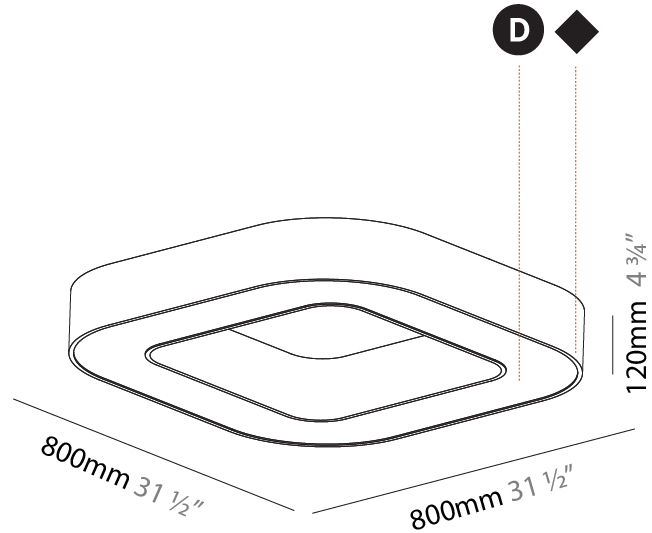

GENERAL

Series: Glorious
Subseries: Glorious Quantum
Brand: Prolicht
Division: Architectural
Mounting Type: Surface
Mounting Location: Ceiling
Subcategory: Ambient

PHYSICAL

Shape: Square
Length (mm): 800
Length (in): 31 1/2
Width (mm): 800
Width (in): 31 1/2
Height (mm): 120
Height (in): 4 3/4
Light Distribution: Direct
Weight (kg): 9.04
Weight (lbs): 19.92
Diffuser: [PMMA - Opal or Micro-Prism](#)
Fixture Finish: [SSR / BKV / CWI / CRY / HAB / LAG / UFT / ITA / RUA / RUR / MIC / FTG / MYG / TWT / LOD / PUS / FRO / FUP / KIA / POP / BLS / SPG / MEY / GOH / GUM / CHC / COM / ABZ / JAG / OBR / MOS / ROR](#)
Fixture Material: Aluminum

ELECTRICAL

Lamp Type: LED (Zhaga Standard)
Input Wattage (W): 40
Total Output Wattage (W): 32 / 25.6 (3500K)
Dimming: [Non-Dimming / Phase Dimming (120Vac only) / 0-10V Dimming](#)
Driver Included: Yes
Driver Location: Integrated
Driver Type: Constant Current - 120 / 277Vac
Driver Class: Class 2
Input Voltage (V): 120 - 277
Constant Current (MA): 350 / 800 (3500K)

LED

[Color Temperature (°K): 3000 / 3500 / 4000](#)
Max. Delivered Lumen (lm): 3690 / 3822 / 3900
CRI: >80 CRI
Efficiency (%): 65
Lamp Life (hrs): 50000

OPTICAL

RATINGS AND CERTIFICATIONS

Certified By: Certified for North American Standards
IP rating: IP20