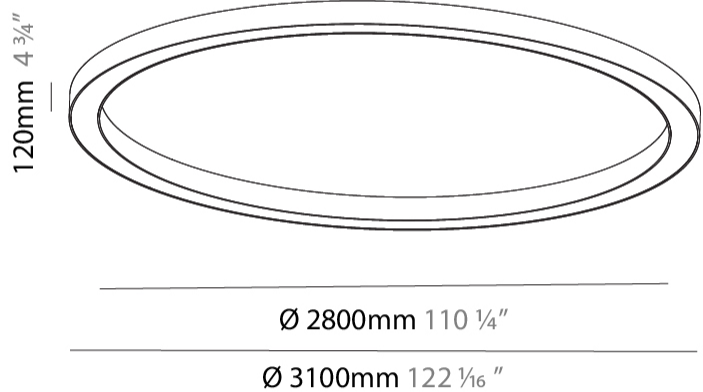

1. To build a product code in our configurator select the specify button on the base model # product page
2. To build a manual product code on this datasheet choose from the options listed below in blue font and add the suffix to the base model #

GENERAL

Series: Glorious
Subseries: Glorious
Brand: Prolicht
Division: Architectural
Mounting Type: Surface
Mounting Location: Ceiling
Subcategory: Ambient

PHYSICAL

Shape: Round
Diameter (mm): 3100
Diameter (in): 122 1/16
Height (mm): 120
Height (in): 4 3/4
Light Distribution: Direct
Weight (kg): 38.3
Weight (lbs): 84.26
Diffuser: PMMA - Opal
Fixture Finish: SSR / BKV / CWI / CRY / HAB / LAG / UFT / ITA / RUA / RUR / MIC / FTG / MYG / TWT / LOD / PUS / FRO / FUP / KIA / POP / BLS / SPG / MEY / GOH / GUM / CHC / COM / ABZ / JAG / OBR / MOS / ROR
Fixture Material: Aluminum

ELECTRICAL

Lamp Type: LED (Zhaga Standard)
Input Wattage (W): 160
Total Output Wattage (W): 128 / 102.4 (3500K)
Dimming: Non-Dimming / Phase Dimming (120Vac only) / 0-10V Dimming
Driver Included: Yes
Driver Location: Integrated
Driver Type: Constant Current - 120 / 277Vac
Driver Class: Class 2
Input Voltage (V): 120 - 277
Constant Current (MA): 350 / 800 (3500K)

LED

Color Temperature (°K): 3000 / 3500 / 4000
Max. Delivered Lumen (lm): 14770 / 15288 / 15600
CRI: >80 CRI
Efficiency (%): 65
Lamp Life (hrs): 50000

OPTICAL

RATINGS AND CERTIFICATIONS

Certified By: Certified for North American Standards
IP rating: IP20