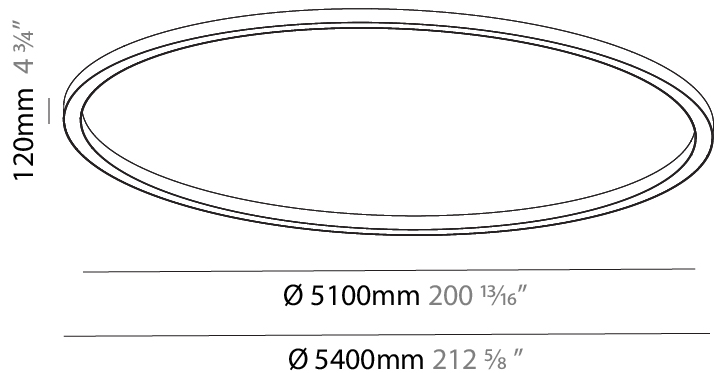

base number	LED	Color	Finishes
	Dimming	Temperature	(Diamond)

1. To build a product code in our configurator select the specify button on the base model # product page
2. To build a manual product code on this datasheet choose from the options listed below in blue font and add the suffix to the base model #

GENERAL

Series: Glorious
Subseries: Glorious
Brand: Prolicht
Division: Architectural
Mounting Type: Surface
Mounting Location: Ceiling

PHYSICAL

Diameter (mm): 5400
Diameter (in): 212 ⁵/₈
Height (mm): 120
Height (in): 4 ³/₄
Light Distribution: Direct
Weight (kg): 68
Weight (lbs): 149.6
Diffuser: PMMA - Opal
Fixture Finish: SSR / BKV / CWI / CRY / HAB / LAG / UFT / ITA / RUA / RUR / MIC / FTG / MYG / TWT / LOD / PUS / FRO / FUP / KIA / POP / BLS / SPG / MEY / GOH / GUM / CHC / COM / ABZ / JAG / OBR / MOS / ROR
Fixture Material: Aluminum

ELECTRICAL

Lamp Type: LED (Zhaga Standard)
Input Wattage (W): 280
Total Output Wattage (W): 224 / 179.2 (3500K)
Dimming: Non-Dimming / Phase Dimming (120Vac only) / 0-10V Dimming
Driver Included: Yes
Driver Location: Integrated
Driver Type: Constant Current - 120 / 277Vac
Driver Class: Class 2
Input Voltage (V): 120 - 277
Constant Current (MA): 350 / 800 (3500K)

LED

Color Temperature (°K): 3000 / 3500 / 4000
Max. Delivered Lumen (lm): 25840 / 26754 / 27300
CRI: >80 CRI
Efficiency (%): 65
Lamp Life (hrs): 50000

OPTICAL

RATINGS AND CERTIFICATIONS

Certified By: Certified for North American Standards
IP rating: IP20